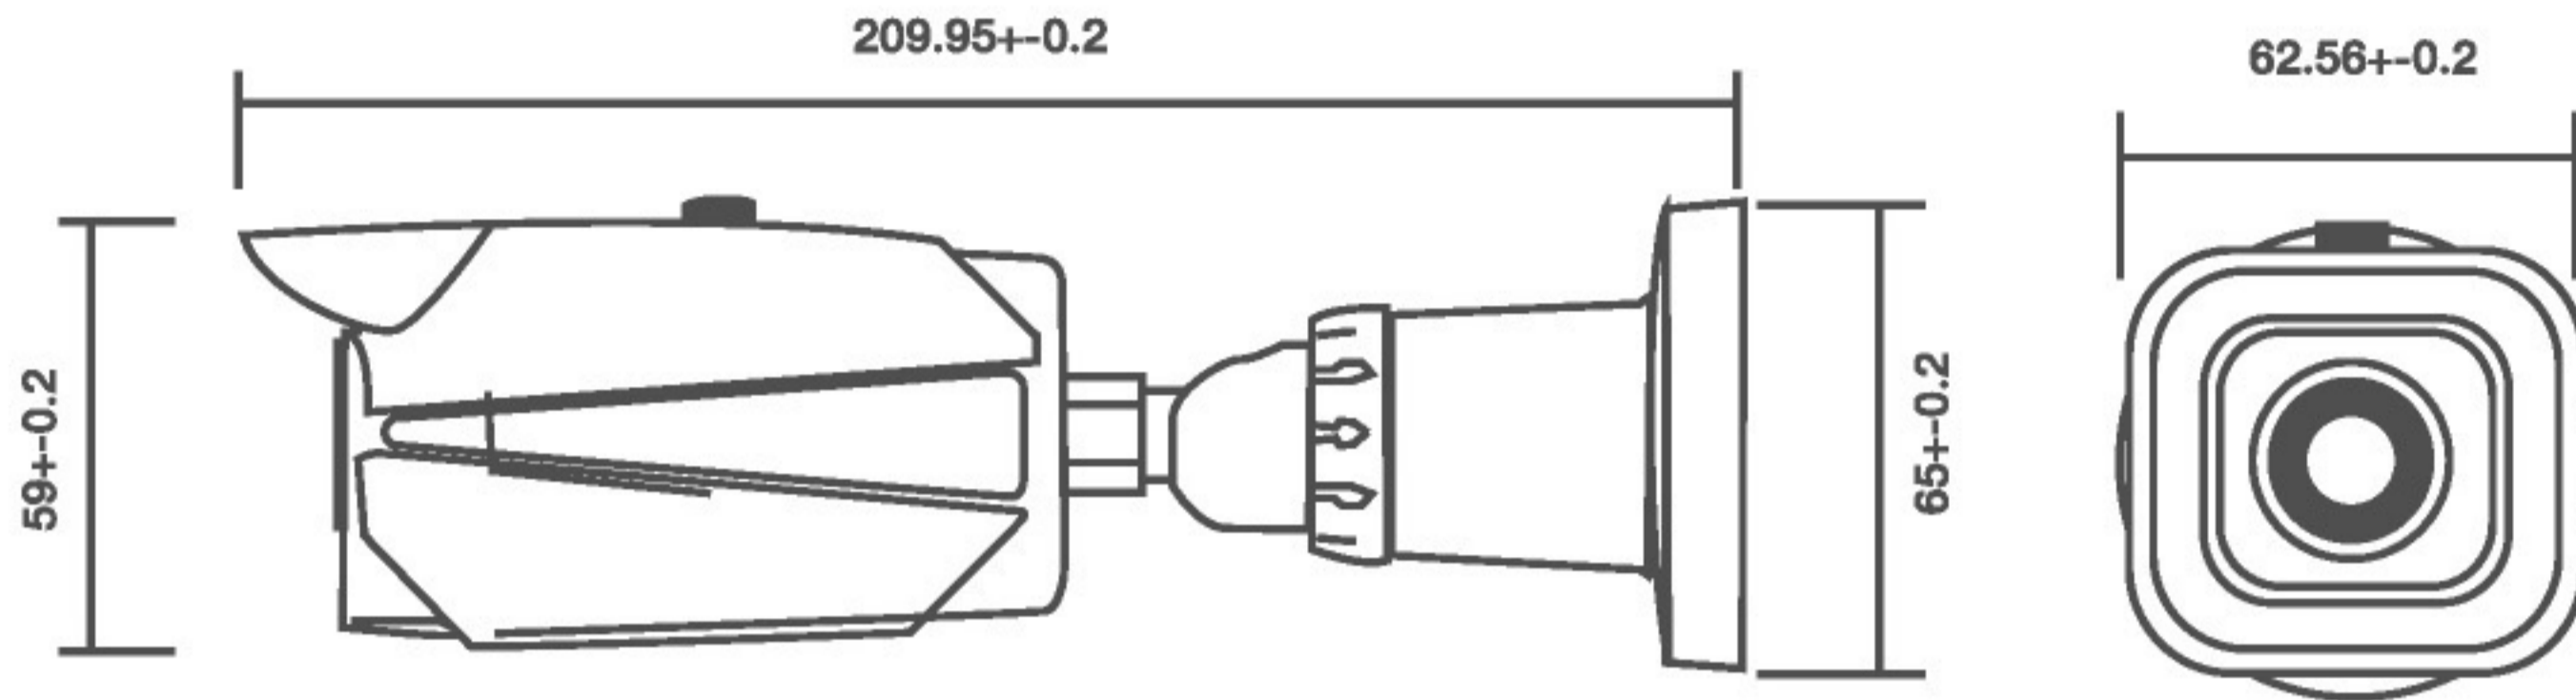

### Features

2.0MP 1/2.7" sensor;  
HD 1080P Resolution, Image clear, Delicate;  
HD lens: 3.6mm,  
Day/Night(Auto ICR);  
Auto electronic shutter time;  
IR range: 25 led lamps 20m-30m;  
Ingress Protection: IP66

## Dimensions